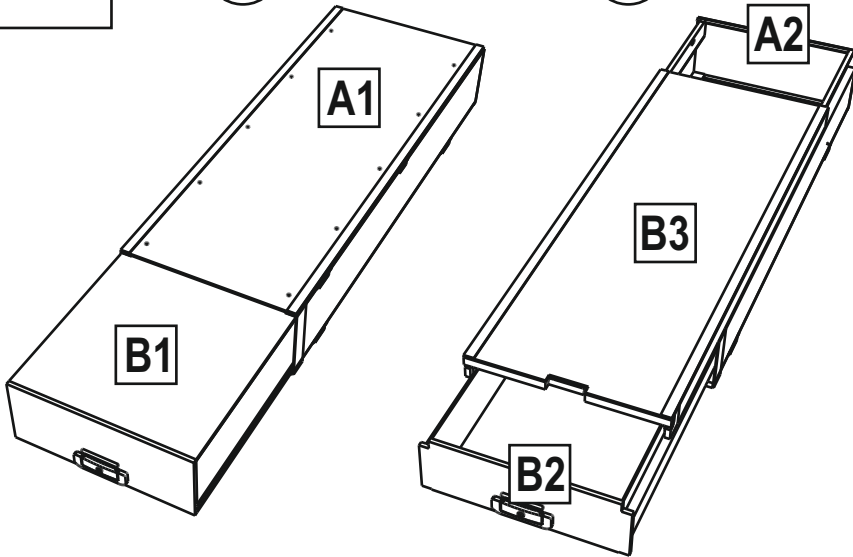

1

RDKEU1355 + RD1355 / RDRF1355
+
SIDE KIT + FLOOR EXTENSION KIT

© COPYRIGHT ARB Europe 2022

5/2022

2/20